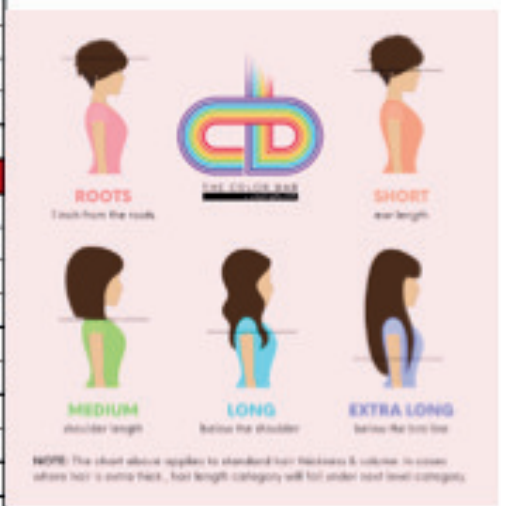

BLOND AMBITION (Full on Bleach)		
	HS	SS
Lightener Bowl with Bond Builder	3,100	2,800
Lightener Bowl without Bond Builder	2,800	2,500
Toner (Short)	2,000	1,700
Toner (Medium)	2,800	2,300
Toner (Long)	3,400	2,800
Toner (Extra Long)	4,800	4,000
Scalp Protect	600	600
ESSENTIALS (EXTRA)		
Color Correction (Short)	3,700	2,860
Color Correction (Medium)	4,430	3,420
Color Correction (Long)	5,240	4,050
Color Correction (Extra Long)	6,100	4,710
Bond Builder (1st Bowl)	1,300	1,300
Bond Builder (Succeeding Bowls)	1,100	1,100
Peptide (K18 or K2.0) - Short, Medium, Long	3,500	3,500
Peptide (K18 or K2.0) - Extra Long Hair	4,500	4,500
Metal DX	800	800
Premium Gloss (Short)	3,900	3,300
Premium Gloss (Medium)	4,700	3,900
Premium Gloss (Long)	5,800	4,800
Premium Gloss (Extra Long)	6,800	5,700

BUNDLED w/ HAIR TREATMENT -- +4,500 from total Bill

NOTE: For all COLOR SERVICES - for hair length longer than extra long or volume is thicker than the standard volume, there is an extra charge for 2XL Hair Length of 2,000.
For all TREATMENT SERVICES - for hair length longer than extra long or volume is thicker than the standard volume, there is an extra charge for 2XL Hair Length of 1,000.