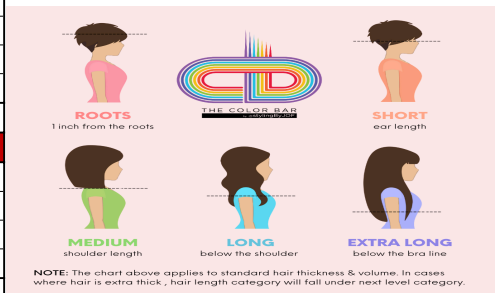

PREMIUM COLOR (COMES WITH METAL DX & HAIR TREATMENT)		SIGNATURE COLOR	
	HS	SS	HS	SS
Full Color (Short)	9,680	8,760	5,180	4,260
Full Color (Medium)	11,230	9,990	6,730	5,490
Full Color (Long)	12,960	11,560	8,460	7,060
Full Color (Extra Long)	14,550	12,850	10,050	8,350
Full Color Ammonia Free (Short)	10,250	9,210	5,750	4,710
Full Color Ammonia Free (Medium)	11,860	10,330	7,360	5,830
Full Color Ammonia Free (Long)	13,530	12,070	9,030	7,570
Full Color Ammonia Free (Extra Long)	15,140	13,350	10,640	8,850
Highlights with Toner (Short)	10,200	9,000	5,700	4,500
Highlights with Toner (Medium)	12,210	10,400	7,710	5,900
Highlights with Toner (Long)	13,700	11,800	9,200	7,300
Highlights with Toner (Extra Long)	15,490	13,070	10,990	8,570
Highlights 2.0 (Short)	15,370	13,350	10,870	8,850
Highlights 2.0 (Medium)	16,060	14,300	11,560	9,800
Highlights 2.0 (Long)	18,130	15,600	13,630	11,100
Highlights 2.0 (Extra Long)	19,050	16,770	14,550	12,270
Full Color w/ Highlights (Short)	14,550	12,300	10,050	7,800
Full Color w/ Highlights (Medium)	15,370	13,800	10,870	9,300
Full Color w/ Highlights (Long)	17,380	15,310	12,880	10,810
Full Color w/ Highlights (Extra Long)	18,530	16,600	14,030	12,100
Balayage (Short)	15,430	13,910	10,930	9,410
Balayage (Medium)	16,920	15,140	12,420	10,640
Balayage (Long)	18,650	16,260	14,150	11,760
Balayage (Extra Long)	20,030	17,610	15,530	13,110
Balayage Fashion Color (Short)	16,580	15,260	12,080	10,760
Balayage Fashion Color (Medium)	17,900	16,490	13,400	11,990
Balayage Fashion Color (Long)	19,510	17,780	15,010	13,280
Balayage Fashion Color (Extra Long)	20,950	18,780	16,450	14,280
Men's Color (Regular Length)	8,640	7,860	4,140	3,360
BroLights (Regular Length)	9,330	8,420	4,830	3,920
Root Touchup	7,100	6,690	2,600	2,190
Root Touchup (Ammonia Free)	7,840	7,420	3,340	2,920
BLOND AMBITION (Full on Bleach)			BUNDLED w/ HAIR TREATMENT -- +4,500 from total Bill	
	HS	SS		
Lightener Bowl with Bond Builder	3,100	2,800		
Lightener Bowl without Bond Builder	2,800	2,500		
Toner (Short)	2,000	1,700		
Toner (Medium)	2,800	2,300		
Toner (Long)	3,400	2,800		
Toner (Extra Long)	4,800	4,000		
Scalp Protect	600	600		
ESSENTIALS (EXTRA)				
Color Correction (Short)	3,700	2,860		
Color Correction (Medium)	4,430	3,420		
Color Correction (Long)	5,240	4,050		
Color Correction (Extra Long)	6,100	4,710		
Bond Builder (1st Bowl)	1,300	1,300		
Bond Builder (Succeeding Bowls)	1,100	1,100		
Peptide (K18 or K2.0) - Short, Medium, Long	3,500	3,500		
Peptide (K18 or K2.0) - Extra Long Hair	4,500	4,500		
Metal DX	800	800		
Premium Gloss (Short)	3,900	3,300		
Premium Gloss (Medium)	4,700	3,900		
Premium Gloss (Long)	5,800	4,800		
Premium Gloss (Extra Long)	6,800	5,700		

NOTE: For all COLOR SERVICES - for hair length longer than extra long or volume is thicker than the standard volume, there is an extra charge for 2XL Hair Length of 2,000.
For all TREATMENT SERVICES - for hair length longer than extra long or volume is thicker than the standard volume, there is an extra charge for 2XL Hair Length of 1,000.
For PREMIUM COLOR services, bundled treatment is KERASTASE Treatment in Forbes Town BGC & Estancia Capitol Commons branches; while MILBON Treatment in Molito Alabang branch